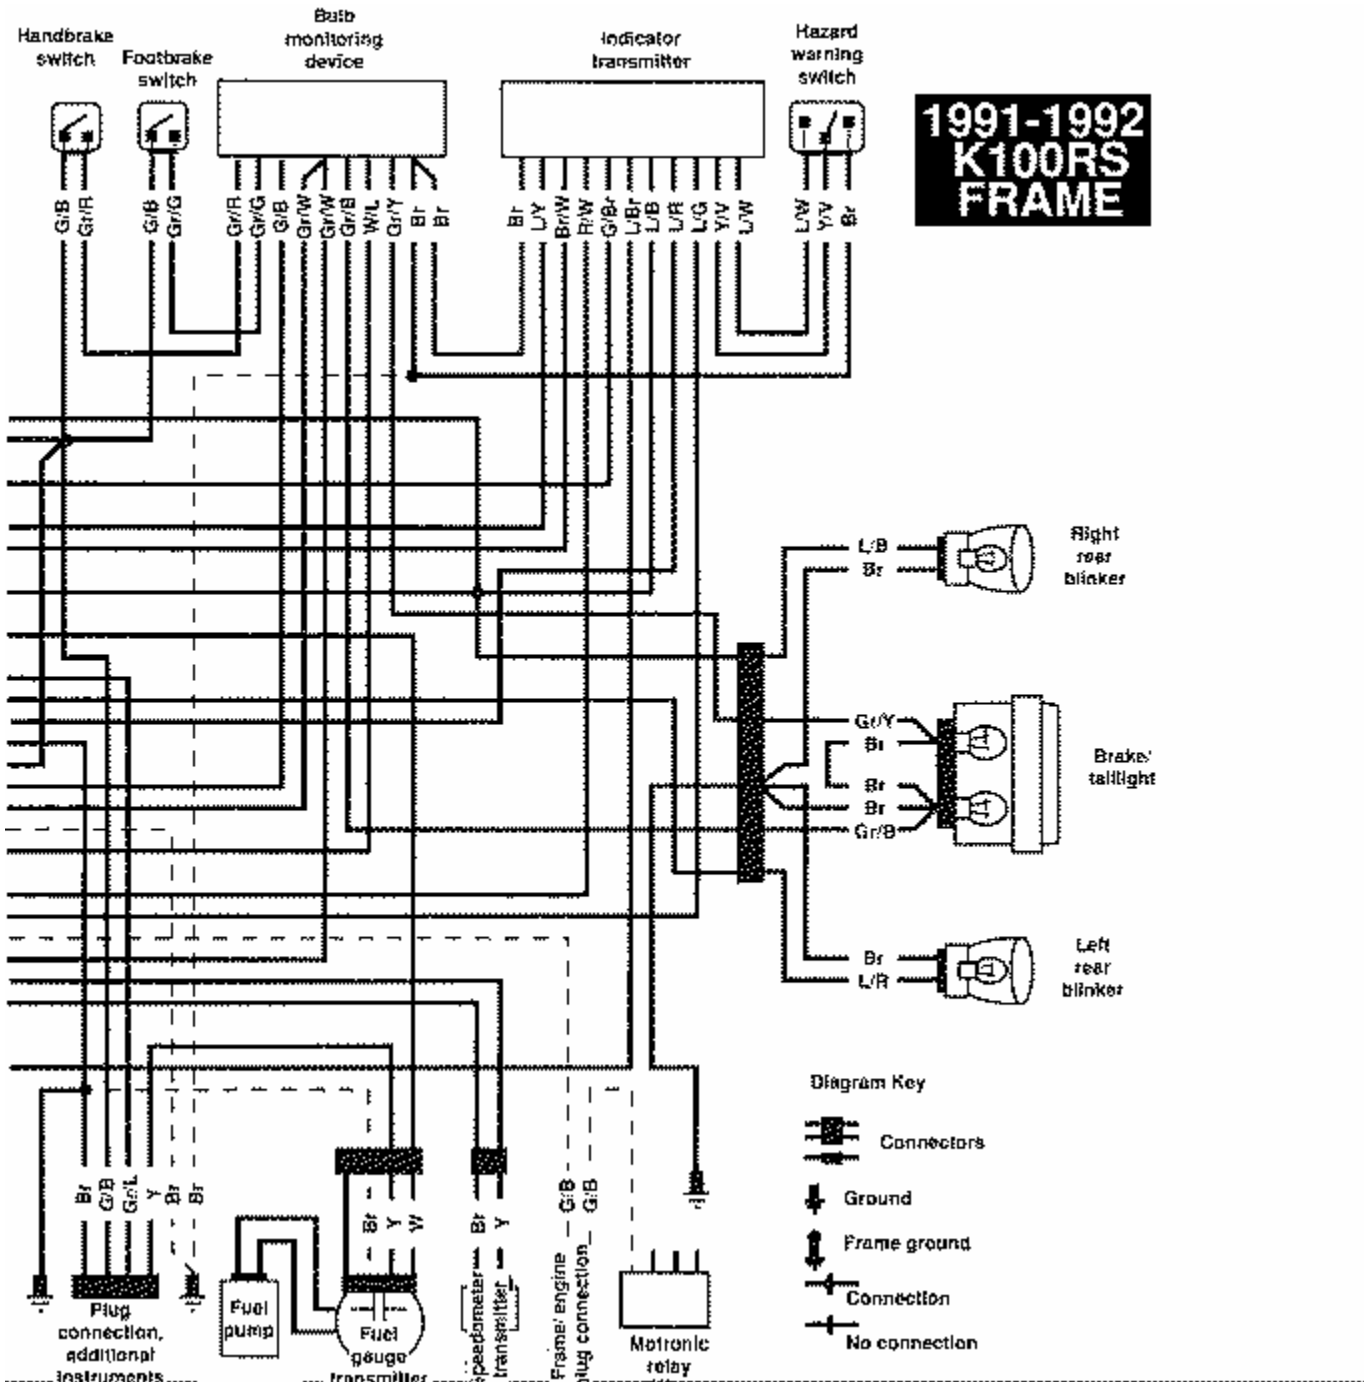

**1991-1992
K100RS
ENGINE**

**1991-1992
K100RS
FRAME**

1990-1993 K1, 1991-1992 K100RS, K100LT ANTILOCK BRAKE SYSTEM

- B Black
- W White
- R Red
- L Blue
- G Green
- Y Yellow
- Br Brown
- Gr Grey
- W/L White/Blue
- R/B Red/Black
- G/B Green/Black
- G/Y Green/Yellow
- Y/G Yellow/Green
- Br/W Brown/White
- Br/R Brown/Red
- Br/Y Brown/Yellow