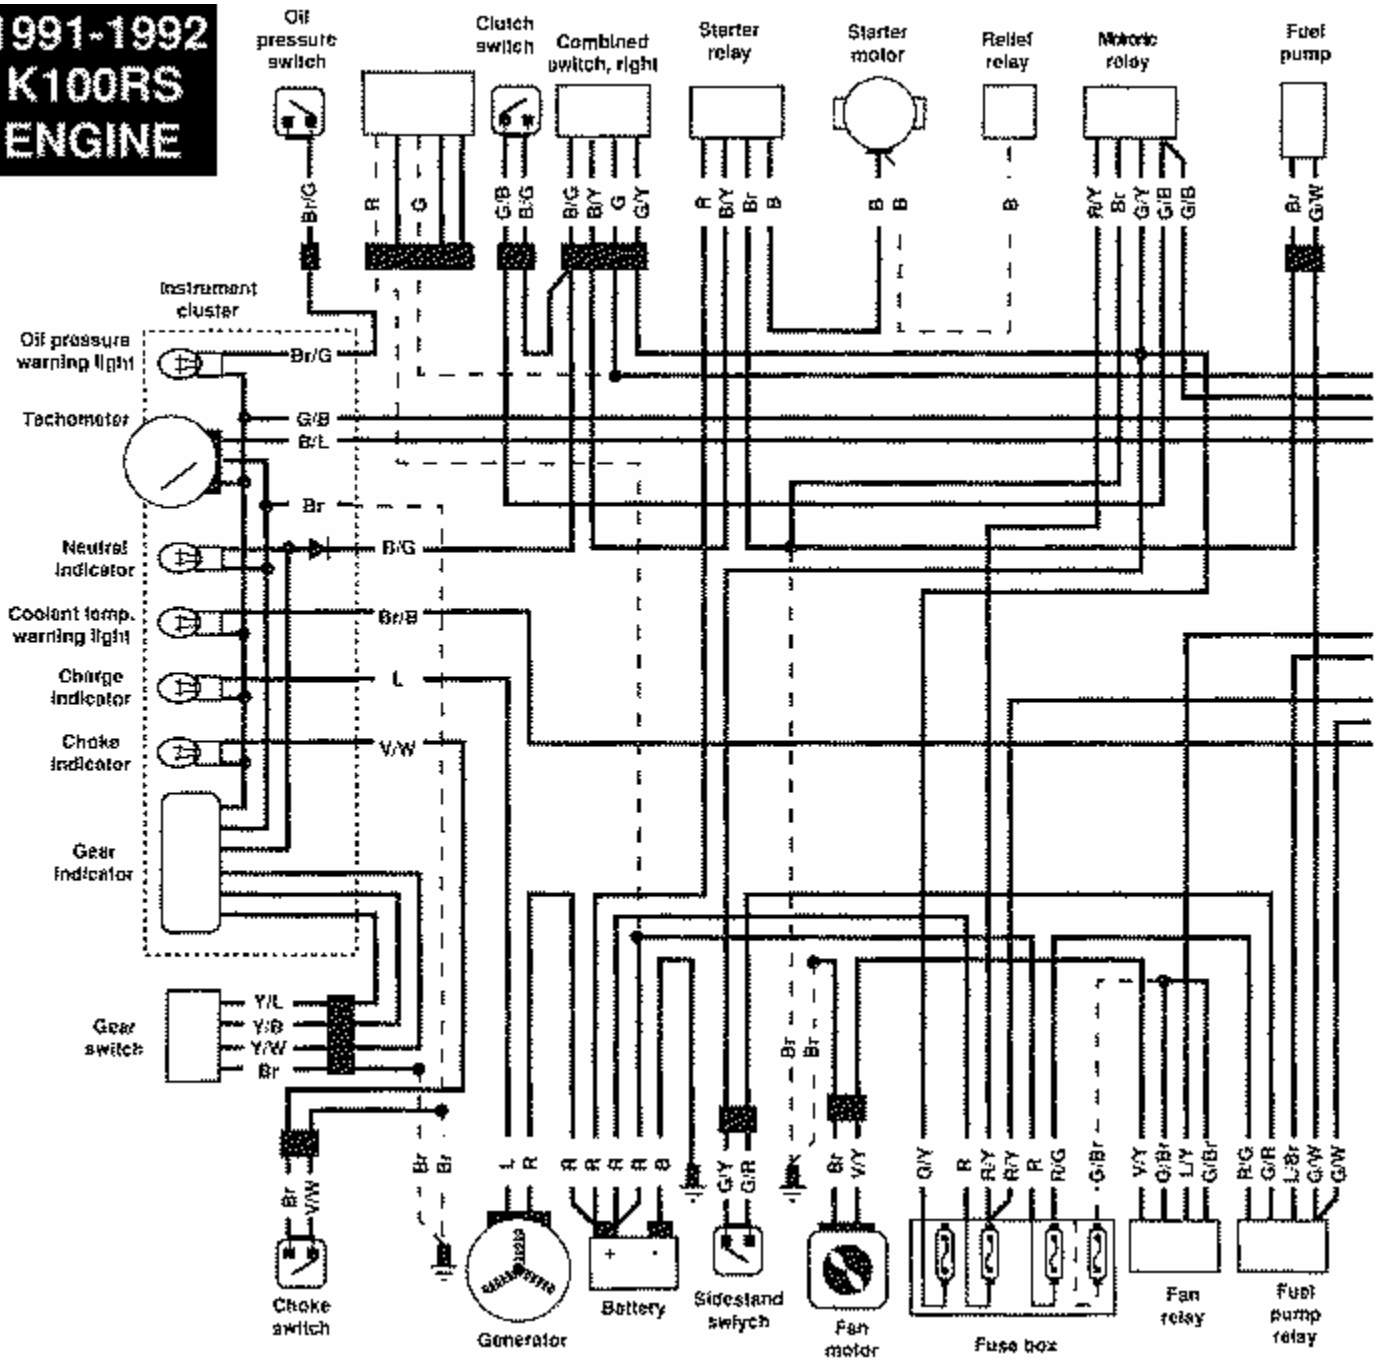

**1991-1992
K100RS
ENGINE**

**1991-1992
K100RS
FRAME**

1990-1993 K1, 1991-1992 K100RS, K100LT ANTILOCK BRAKE SYSTEM

- B Black
- W White
- R Red
- L Blue
- G Green
- Y Yellow
- Br Brown
- Gr Grey
- W/L White/Blue
- R/B Red/Black
- G/B Green/Black
- G/Y Green/Yellow
- Y/G Yellow/Green
- Br/W Brown/White
- Br/R Brown/Red
- Br/Y Brown/Yellow