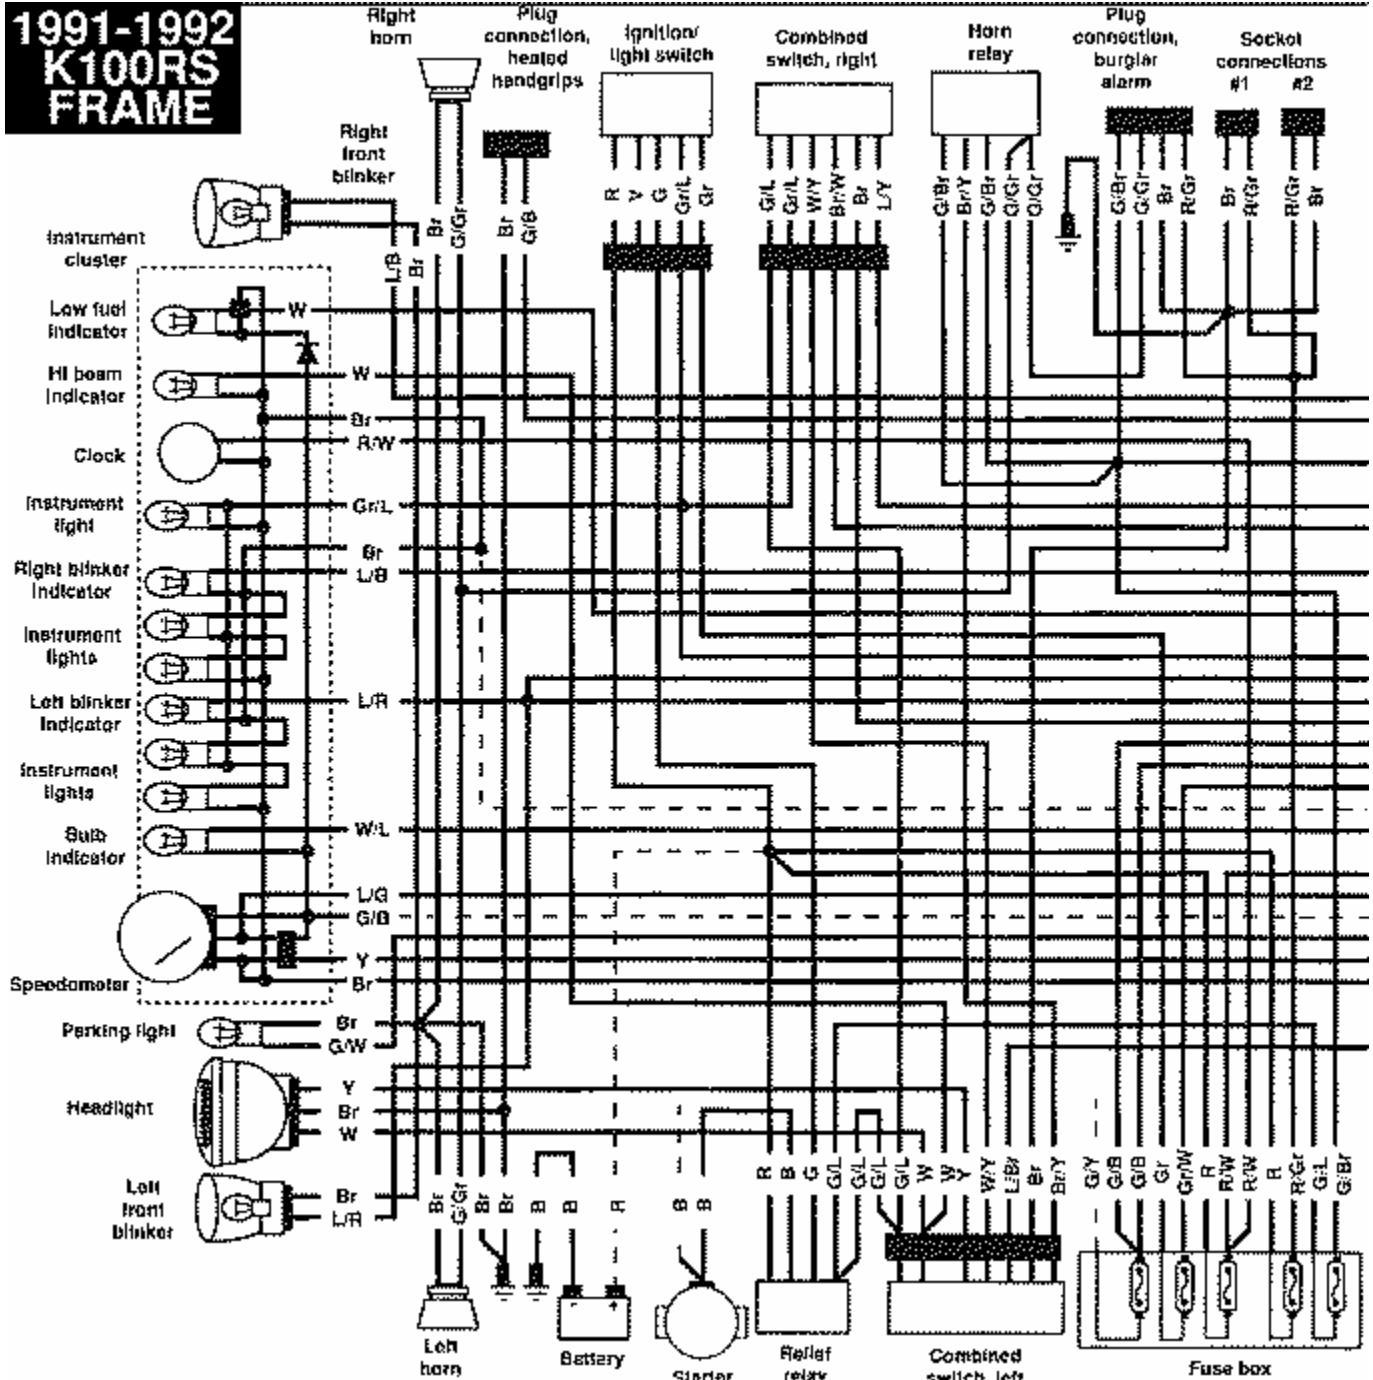

**1991-1992
K100RS
ENGINE**

**1991-1992
K100RS
FRAME**

1990-1993 K1, 1991-1992 K100RS, K100LT ANTILOCK BRAKE SYSTEM

- B Black
- W White
- R Red
- L Blue
- G Green
- Y Yellow
- Br Brown
- Gr Grey
- W/L White/Blue
- R/B Red/Black
- G/B Green/Black
- G/Y Green/Yellow
- Y/G Yellow/Green
- Br/W Brown/White
- Br/R Brown/Red
- Br/Y Brown/Yellow