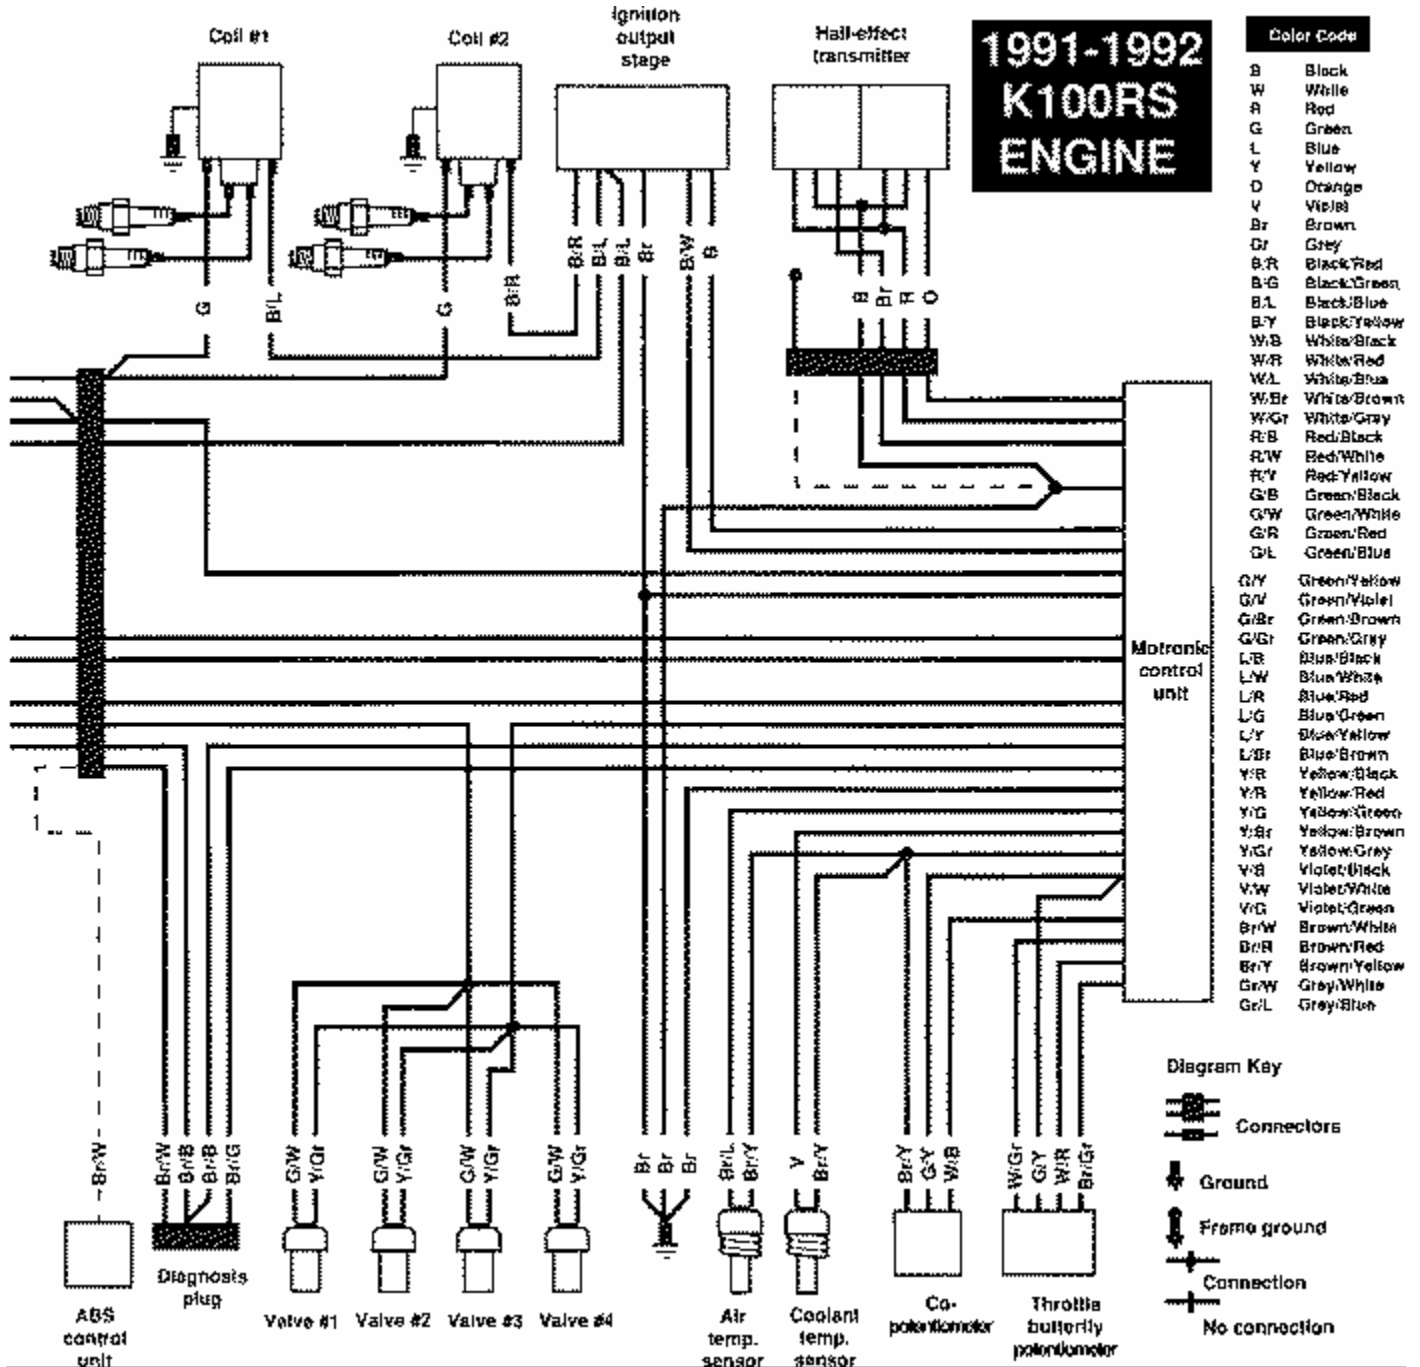

**1991-1992
K100RS
ENGINE**

**1991-1992
K100RS
FRAME**

1990-1993 K1, 1991-1992 K100RS, K100LT ANTILOCK BRAKE SYSTEM

- B Black
- W White
- R Red
- L Blue
- G Green
- Y Yellow
- Br Brown
- Gr Grey
- W/L White/Blue
- R/B Red/Black
- G/B Green/Black
- G/Y Green/Yellow
- Y/G Yellow/Green
- Br/W Brown/White
- Br/R Brown/Red
- Br/Y Brown/Yellow