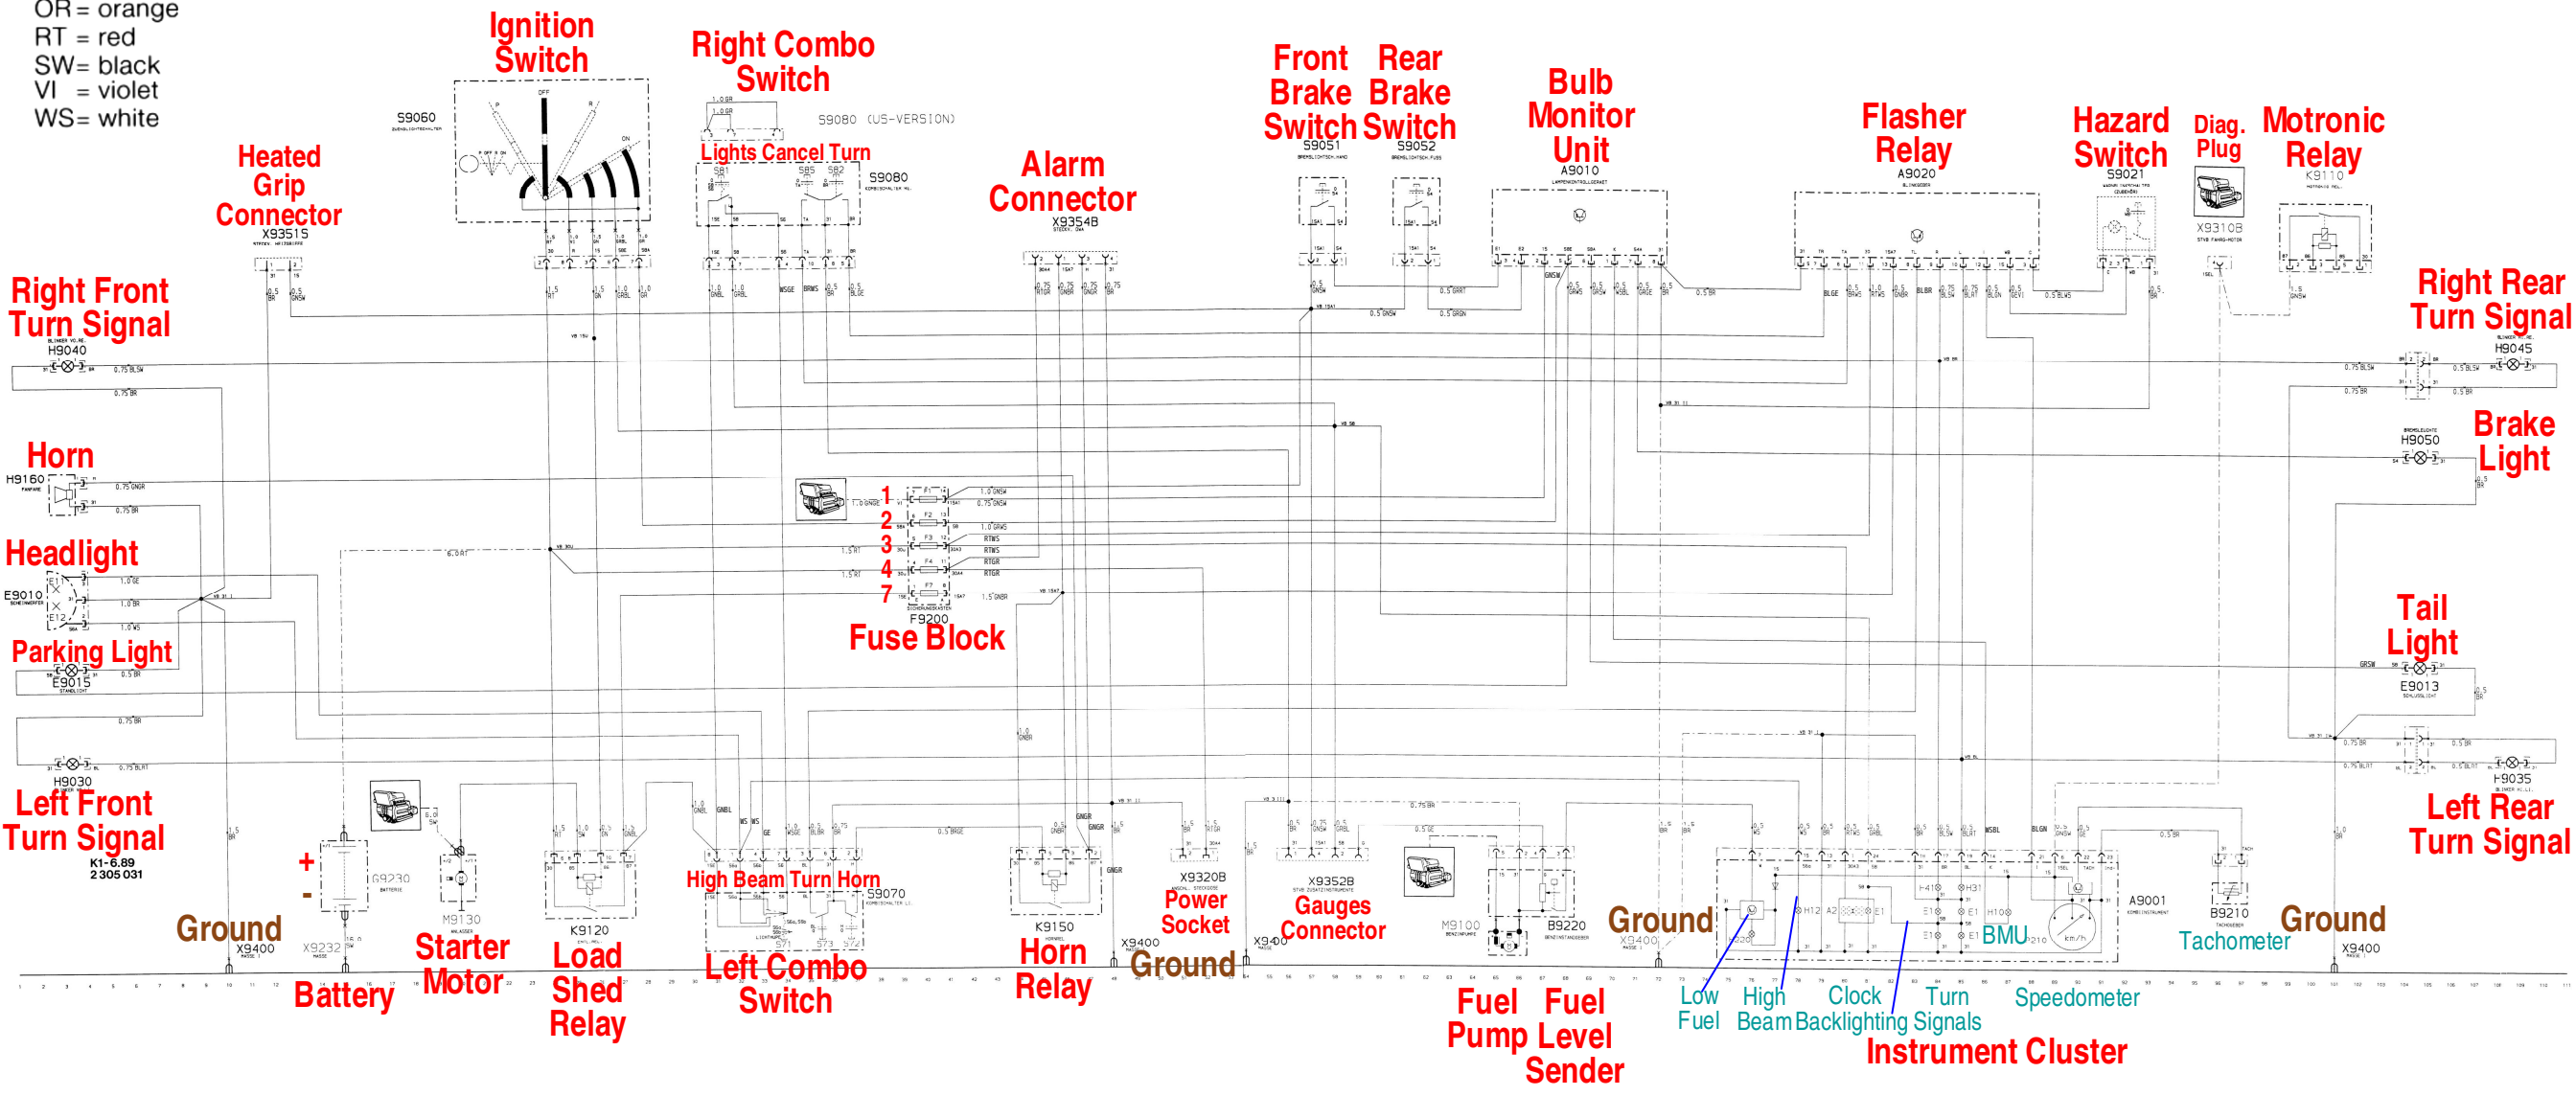

BMW K1 Frame Wiring Diagram

(K100RS4V is very similar)

Colour codes
 BL = blue
 BR = brown
 GE = yellow
 GN = green
 GR = grey
 OR = orange
 RT = red
 SW = black
 VI = violet
 WS = white

BMW K1 Motor Wiring Diagram

Catalytic converter version
(K100RS4V is very similar)

BMW K1 ABS Wiring Diagram

(K100RS4V is very similar)

K1,K100RS4V FUSES

S/U		In		Out	
F1	Sw	GNGE	<i>Kill Switch</i>	GNSW	Front Brake Switch Rear Brake Switch Fuel Gauge Temp Gauge Bulb Monitor
F2	Sw	GR	<i>Ign Switch</i>	GRWS	Bulb Monitor Parking Light
F3	Un	RT	<i>Battery</i>	RTWS	Clock Flasher Relay
F4	Un	RT	<i>Battery</i>	RTGR	Power Socket
F5	Un	RT	<i>Battery</i>	RTGE	Motronic Motronic Relay
F6	Un	RT	<i>Battery</i>	RTGN	Fuel Pump Relay Fan Relay(2x)
F7	Sw	GNBL	<i>Load Shed Relay</i>	GNBR	Alarm Connector Flasher Relay Horn Relay(2x)

LEGEND

A9001 ### Kombiinstrument ### 84

A9002 ### Uhr ### 80

A9010 Instrument cluster 68

A9020 Flasher unit 83

A9190 ABS control unit 66

A9500 Motronic control unit 110

A9530 ### Zündungsendstufe ### 88

B9193 ABS front sensor 47

B9194 ABS rear sensor 53

B9210 ### Tachogeber ### 96

B9220 Fuel gauge transmitter 68

B9540 Hall-effect transmitter 95

B9550 Air temperature sensor 92

B9560 ### Temperaturfühler Wasser ### 95