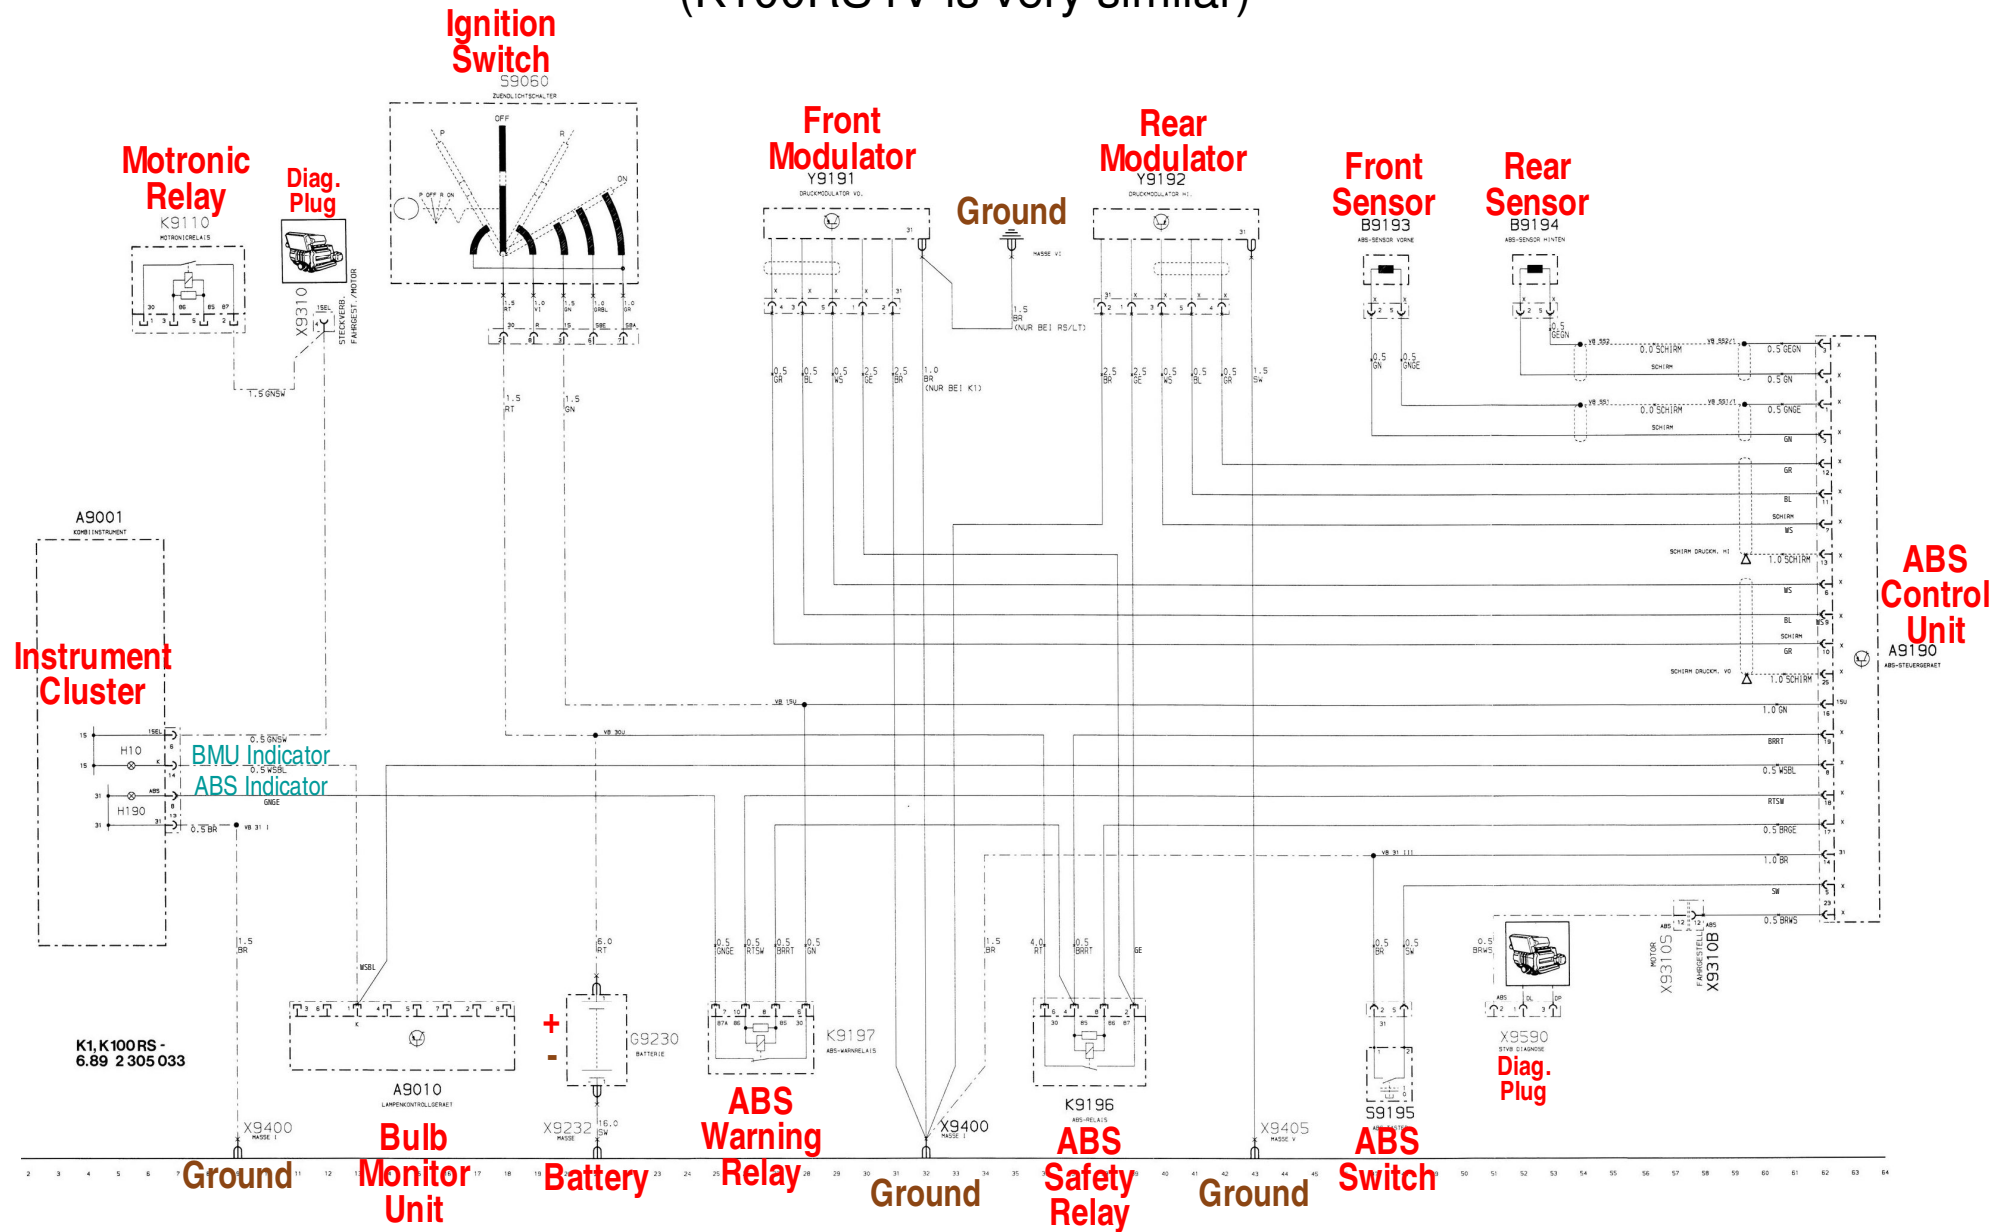

Catalytic converter version
(K100RS4V is very similar)

BMW K1 ABS Wiring Diagram

(K100RS4V is very similar)

K1,K100RS4V FUSES

S/U		In		Out	
F1	Sw	GNGE	<i>Kill Switch</i>	GNSW	Front Brake Switch Rear Brake Switch Fuel Gauge Temp Gauge Bulb Monitor
F2	Sw	GR	<i>Ign Switch</i>	GRWS	Bulb Monitor Parking Light
F3	Un	RT	<i>Battery</i>	RTWS	Clock Flasher Relay
F4	Un	RT	<i>Battery</i>	RTGR	Power Socket
F5	Un	RT	<i>Battery</i>	RTGE	Motronic Motronic Relay
F6	Un	RT	<i>Battery</i>	RTGN	Fuel Pump Relay Fan Relay(2x)
F7	Sw	GNBL	<i>Load Shed Relay</i>	GNBR	Alarm Connector Flasher Relay Horn Relay(2x)