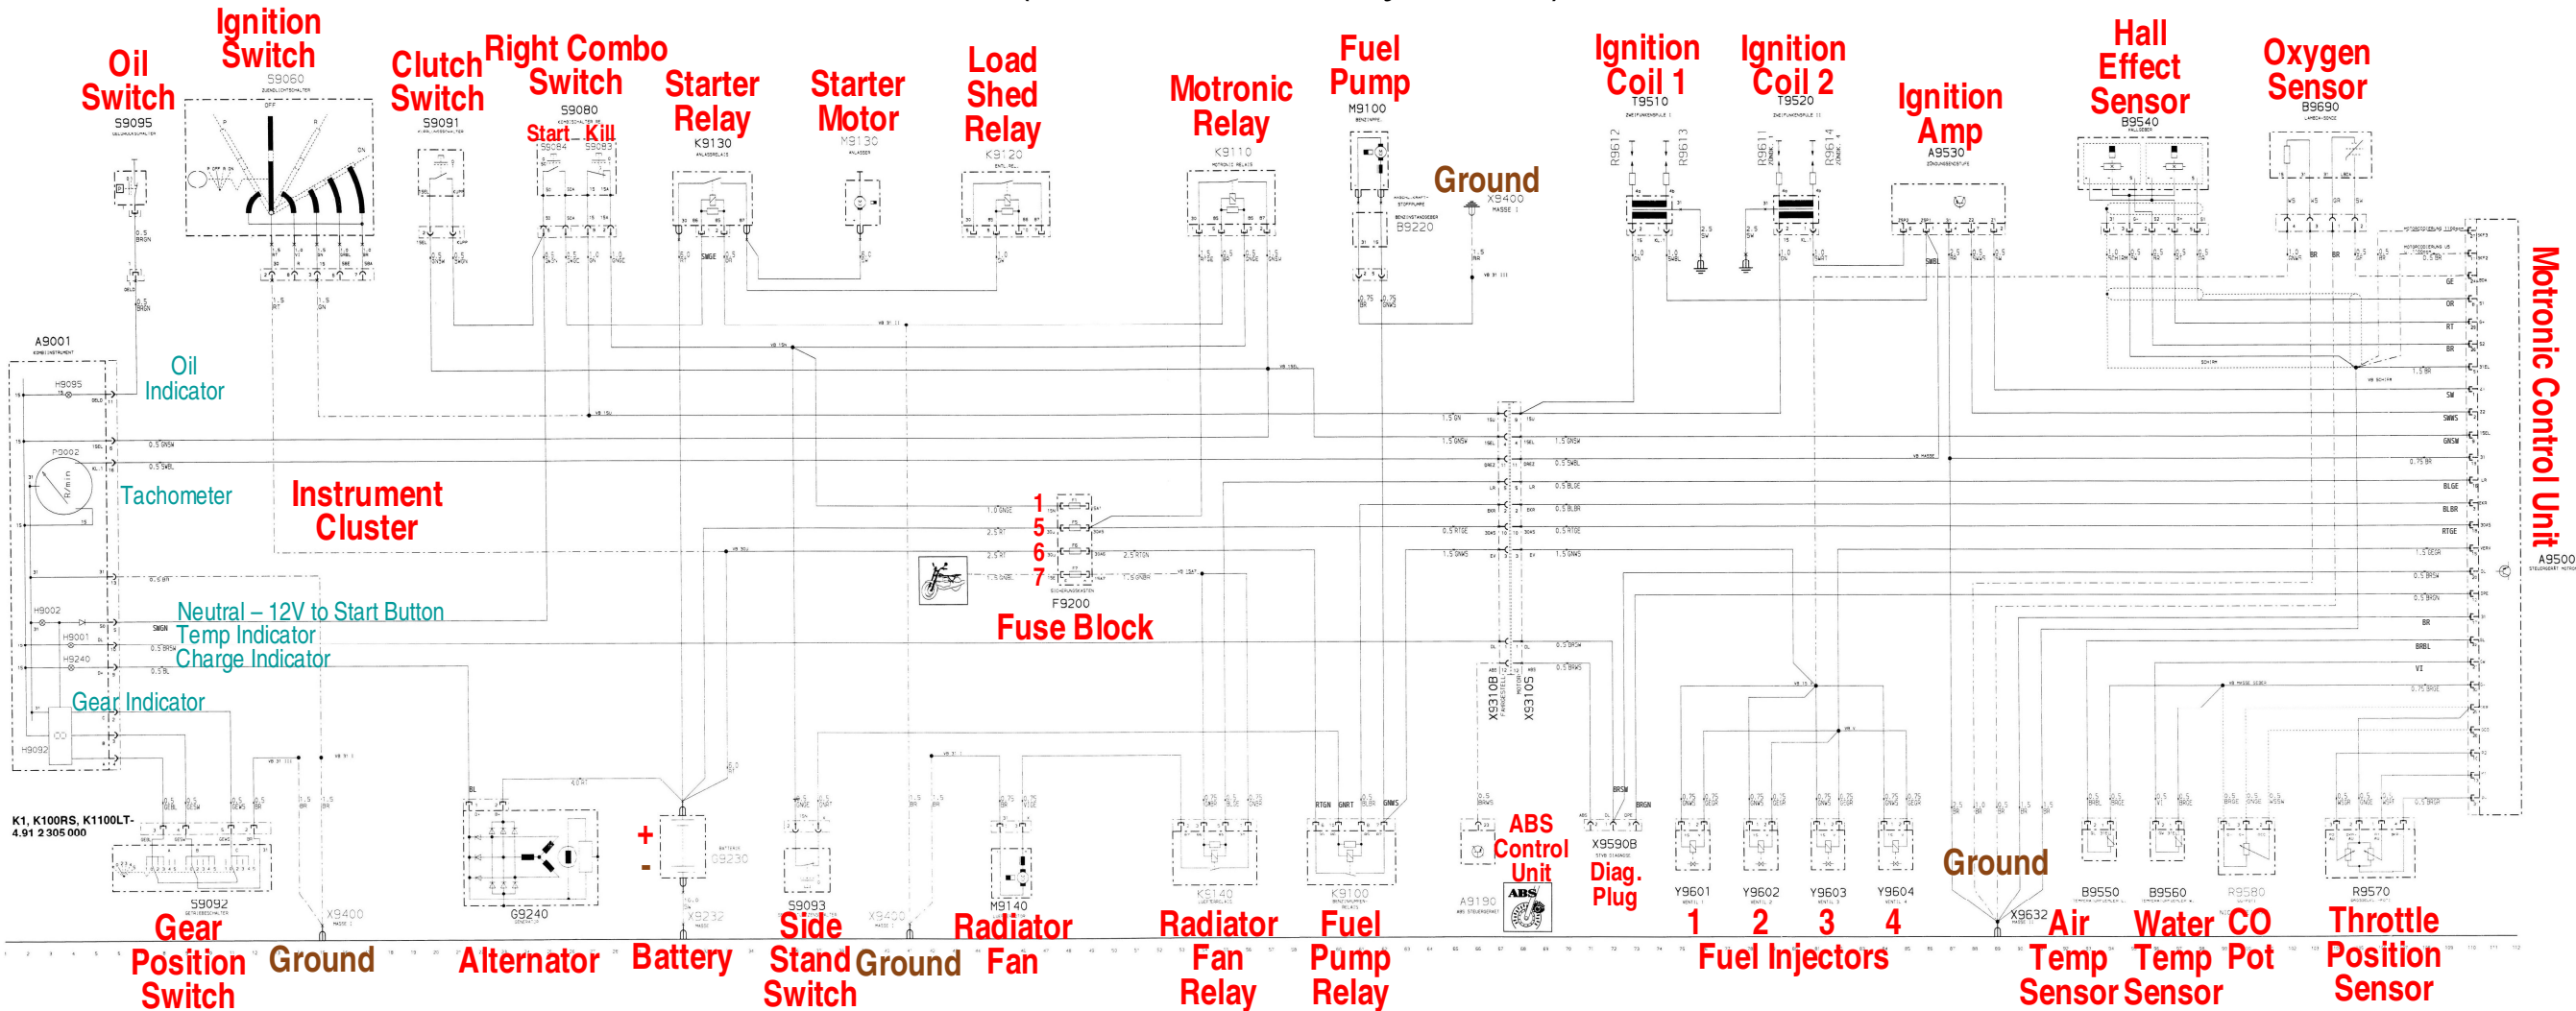

Catalytic converter version
(K100RS4V is very similar)

BMW K1 ABS Wiring Diagram

(K100RS4V is very similar)

K1,K100RS4V FUSES

S/U		In		Out	
F1	Sw	GNGE	<i>Kill Switch</i>	GNSW	Front Brake Switch Rear Brake Switch Fuel Gauge Temp Gauge Bulb Monitor
F2	Sw	GR	<i>Ign Switch</i>	GRWS	Bulb Monitor Parking Light
F3	Un	RT	<i>Battery</i>	RTWS	Clock Flasher Relay
F4	Un	RT	<i>Battery</i>	RTGR	Power Socket
F5	Un	RT	<i>Battery</i>	RTGE	Motronic Motronic Relay
F6	Un	RT	<i>Battery</i>	RTGN	Fuel Pump Relay Fan Relay(2x)
F7	Sw	GNBL	<i>Load Shed Relay</i>	GNBR	Alarm Connector Flasher Relay Horn Relay(2x)